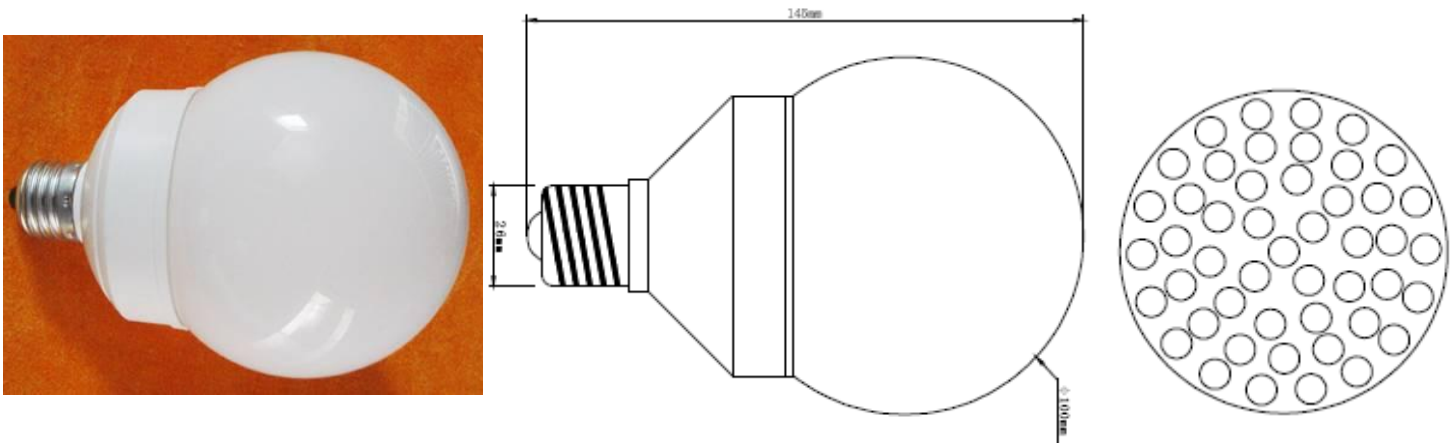

SPECIFICATION

ITEM NO.: TB-12-5W-D50-A

LED BULB LIGHT

EDITED BY	REVISED BY	CONFIRMED BY	APPROVED BY

A. PHOTO AND DIMENSION (MM)

B. PARAMETERS

Item No.	TB-48-15W-D100-A
LED source	5mm LED
LED Qty	48 PCS
Color	7 Color changing
Working environment	- 20 to 60°C
Storage Temperature	- 40 to 85°C
Work Frequency	50 / 60HZ
Rated voltage	AC110-130V / 220-240V
Power consumption	2.6-3.2 W
Luminous Flux	----