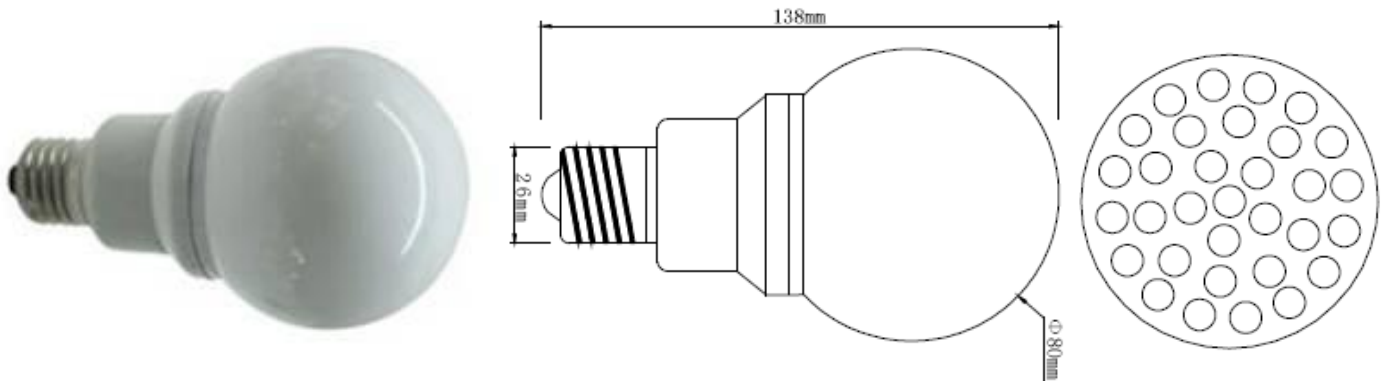

# SPECIFICATION

**ITEM NO.: TB-32-10W-D80-A**

# LED BULB LIGHT

EDITED BY	REVISED BY	CONFIRMED BY	APPROVED BY

## A. PHOTO AND DIMENSION (MM)

Diameter 50mm

## B. PARAMETERS

Item No.	TB-32-10W-D80-A
LED source	5mm LED
LED Qty	32 PCS
Color	7 Color changing
Working environment	- 20 to 60°C
Storage Temperature	- 40 to 85°C
Work Frequency	50 / 60HZ
Rated voltage	AC110-130V / 220-240V
Power consumption	1.8-2.2 W
Luminous Flux	----