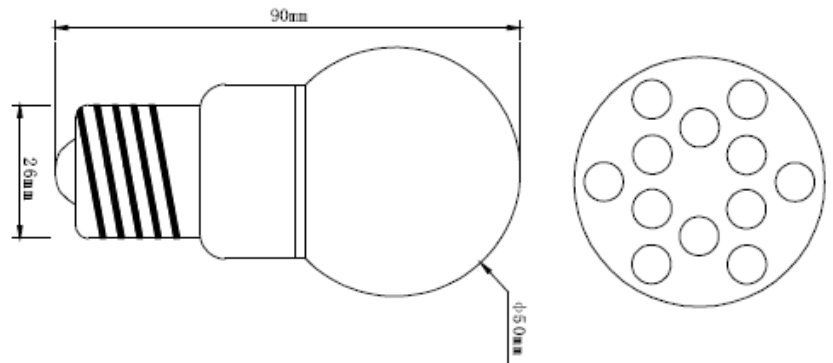

SPECIFICATION

ITEM NO.: TB-12-5W-D50-A

LED BULB LIGHT

EDITED BY	REVISED BY	CONFIRMED BY	APPROVED BY

A. PHOTO AND DIMENSION (MM)

B. PARAMETERS

Item No.	TB-12-5W-D50-A
LED source	5mm LED
LED Qty	12 PCS
Color	7 Color changing
Working environment	- 20 to 60°C
Storage Temperature	- 40 to 85°C
Work Frequency	50 / 60HZ
Rated voltage	AC110-130V / 220-240V
Power consumption	0.8-1.0 W
Luminous Flux	----