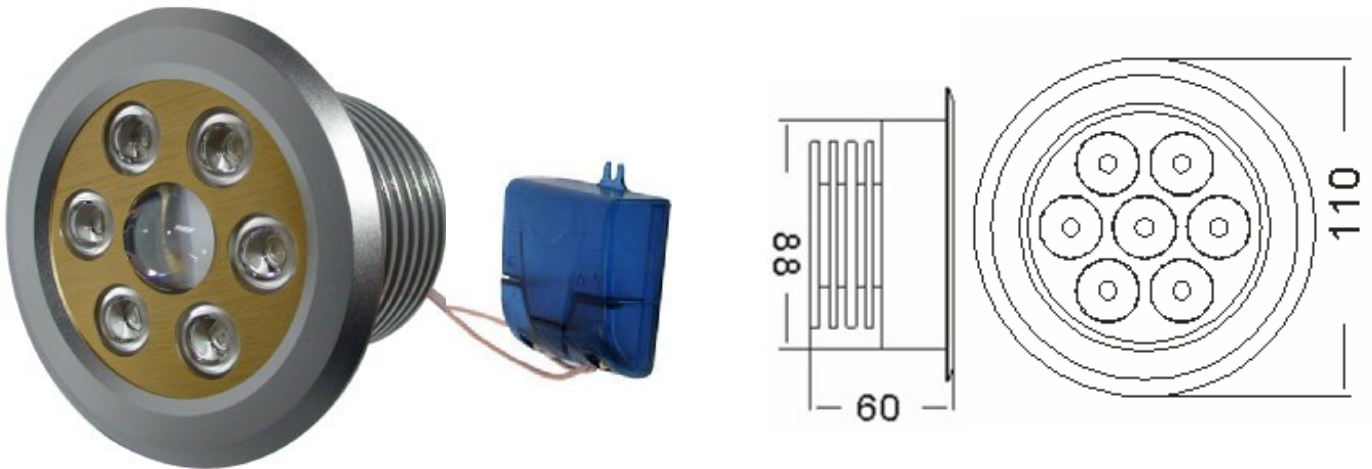

SPECIFICATION

ITEM NO.: TS-3W7-W-DOWN-T

LED SPOT LIGHT

EDITED BY	REVISED BY	CONFIRMED BY	APPROVED BY

LED Spotlight

A. PHOTO AND DIMENSION (MM)

B. PARAMETERS

Item No.	TS-3W7-W-DOWN-T
LED source	CREE XR-E LED 
LED Qty	7 PCS
Color	White / Warm White
Luminous Flux	930 LM (White) / 800LM (Warm White)
Use environment	- 15 to 40℃
Working Temperature	55 to 65℃
Work voltage	AC 90-260V
Power consumption	15.0 -15.8 W
Beam Angle	30 / 45 / 60 Degree
Life span	50,000 Hours
Package	Net weight 580g/PC, 30 PCS/Carton

- a. White: 5700~6200K Warm White: 2800~3300K
- b.  Cree is a registered trademark of Cree, Inc

C. USE MANUAL

-  Please read this specification first to make sure the condition is suitable for use
-  Please shut off the switch before connect this products with power.
-  Please don't look at the light source directly when it's on
-  Recommend indoor use only