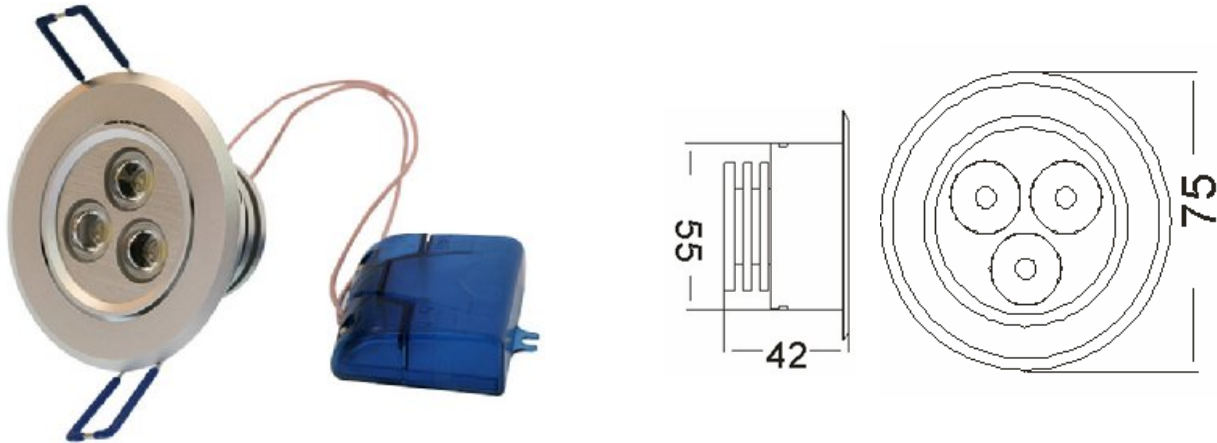

# SPECIFICATION

**ITEM NO.: TS-3W3-W-DOWN-T**

### B. PARAMETERS

Item No.	TS-3W3-W-DOWN-T
LED source	CREE XR-E LED 
LED Qty	3 PCS
Color	White / Warm White
Luminous Flux	430 LM (White) / 350LM (Warm White)
Use environment	- 15 to 40℃
Working Temperature	55 to 65℃
Work voltage	AC 90-260V
Power consumption	7.0 -7.5 W
Beam Angle	30 / 45 / 60 Degree
Life span	50,000 Hours
Package	Net weight 190g/PC, 50 PCS/Carton