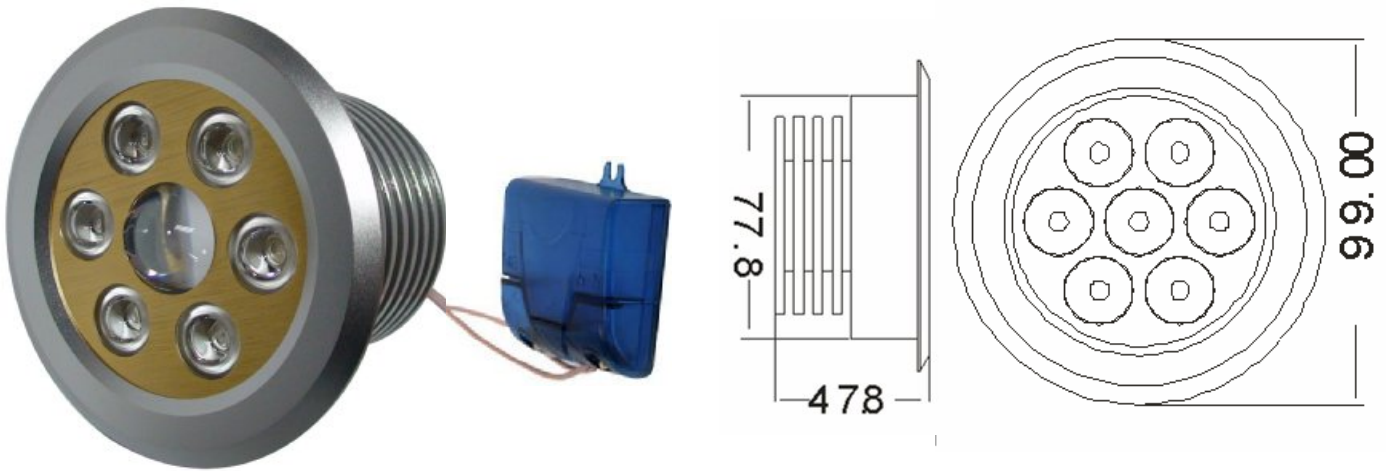

SPECIFICATION

ITEM NO.: TS-1W7-W-DOWN-T

LED SPOT LIGHT

EDITED BY	REVISED BY	CONFIRMED BY	APPROVED BY

LED Spotlight

A. PHOTO AND DIMENSION (MM)

B. PARAMETERS

Item No.	TS-1W7-W-DOWN-T
LED source	CREE XR-E LED 
LED Qty	7 PCS
Color	White / Warm White
Luminous Flux	560 LM (White) / 440LM (Warm White)
Use environment	- 15 to 40℃
Working Temperature	55 to 65℃
Work voltage	AC 90-260V
Power consumption	7.0 -7.8 W
Beam Angle	30 / 45 / 60 Degree
Life span	50,000 Hours
Package	Net weight 350g/PC, 30 PCS/Carton

- a. White: 5700~6200K Warm White: 2800~3300K
- b.  Cree is a registered trademark of Cree, Inc

C. USE MANUAL

-  Please read this specification first to make sure the condition is suitable for use
-  Please shut off the switch before connect this products with power.
-  Please don't look at the light source directly when it's on
-  Recommend indoor use only