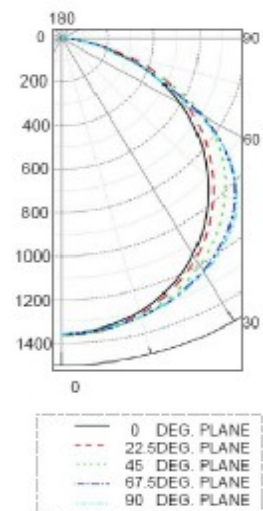

Product: LED PANEL LIGHT
Input Voltage: AC100V-240V / DC24V
Dimensions: 1198mm x 598mm x 14mm

Item No.: TP-76-W-6012-G
Power Consumption: 76Watts

A. PHOTO AND DIMENSION (MM)

B. INSTALLATION METHODS

B. PARAMETERS

ITEMS	PARAMETERS
Input Voltage	AC100-240V
Power consumption	76W
Luminous Flux	4510 Lm(Cold white), 4330 Lm(Natural white), 3200 Lm(Warm white)
Luminosity (height @ 1 meter)	1042 Lux (Cold white), 906 Lux (Natural white), 710 Lux (Warm white)
Color available	Cold white/Warm white/Natural white/Red /Green/Blue/Yellow/Orange/RGB
Life time	>50,000 hours
Operating Temperature	-10 °C to +40°C
Storage Temperature	-20 °C to +60°C
Humidity Operating	10-80%
Humidity Storage	10-80%
Weight	9.5KGS/PCS
Dimensions	1198*598*14mm
IK Code	IK04
IP Code	IP41
Fixing Ways	In-built, Mounting, Suspending
Packing:	Inner Carton : 1320*685*80 mm (1pcs/ctn) Outer Carton : 1355*690*200 mm (2pcs/ctn)

D. ILLUMINATION TEST AND LIGHT DISTRIBUTION GRAPH

Item No. TP-76-W-6012-G		
Height (M)	Area Φ (M)	Illumination Intensity (Lux)
0.5	0.57	2475
1.0	1.09	1042
1.5	1.73	507
2.0	2.30	302
2.5	2.88	202
3.0	3.46	142
Beam angle: 60 degree		Color: Cold White