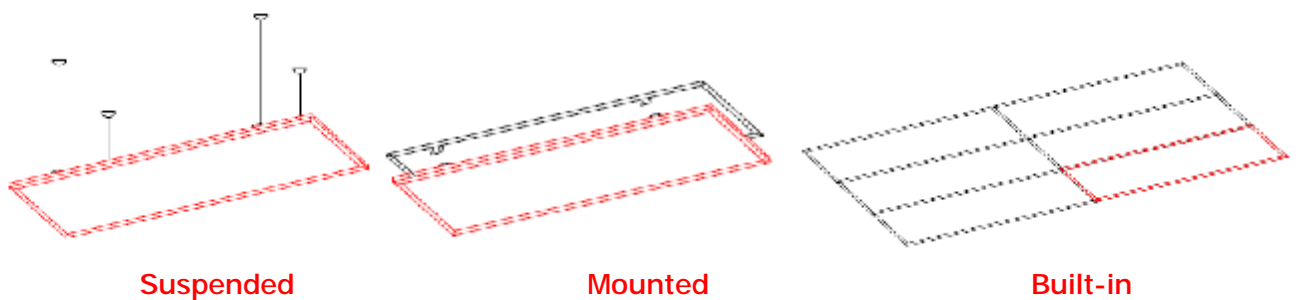

Product: LED PANEL LIGHT
Input Voltage: AC100V-240V / DC24V
Dimensions: 1198mm x 598mm x 14mm

Item No.: TP-76-W-6012-G
Power Consumption: 76Watts

A. PHOTO AND DIMENSION (MM)

B. INSTALLATION METHODS

B. PARAMETERS

ITEMS	PARAMETERS
Input Voltage	AC100-240V
Power consumption	76W
Luminous Flux	4510 Lm(Cold white), 4330 Lm(Natural white), 3200 Lm(Warm white)
Luminosity (height @ 1 meter)	1042 Lux (Cold white), 906 Lux (Natural white), 710 Lux (Warm white)
Color available	Cold white/Warm white/Natural white/Red /Green/Blue/Yellow/Orange/RGB
Life time	>50,000 hours
Operating Temperature	-10 °C to +40°C
Storage Temperature	-20 °C to +60°C
Humidity Operating	10-80%
Humidity Storage	10-80%
Weight	9.5KGS/PCS
Dimensions	1198*598*14mm
IK Code	IK04
IP Code	IP41
Fixing Ways	In-built, Mounting, Suspending
Packing:	Inner Carton : 1320*685*80 mm (1pcs/ctn) Outer Carton : 1355*690*200 mm (2pcs/ctn)

D. ILLUMINATION TEST AND LIGHT DISTRIBUTION GRAPH

Item No. TP-76-W-6012-G		
Height (M)	Area Φ (M)	Illumination Intensity (Lux)
0.5	0.57	2475
1.0	1.09	1042
1.5	1.73	507
2.0	2.30	302
2.5	2.88	202
3.0	3.46	142
Beam angle: 60 degree		Color: Cold White