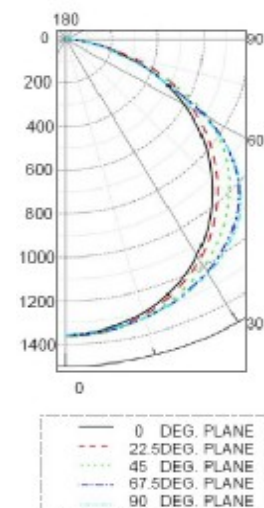

LED LIGHT PANEL (TP-39-W-6060-G)

Product: LED PANEL LIGHT

Input Voltage: AC100V-240V / DC24V

Dimensions: 598mm x 598mm x 14mm

Item No.: TP-39-W-6060-G

Power Consumption: 39Watts

[REMARK: Below dimensions are available:

595mm*595mm (FR), 608mm*608mm (US), 620mm*620mm (DE)]

A. PHOTO AND DIMENSION (MM)

B. INSTALLATION METHODS

Suspended

Mounted

Built-in

C. PARAMETERS

ITEMS	PARAMETERS
Input Voltage	AC100-240V
Power consumption	39W
Luminous Flux	2420Lm (Cold white), 2391Lm (Natural white), 1564Lm (Warm white)
Luminosity (height @ 1 meter)	596Lux (Cold white), 588Lux (Natural white), 405Lux (Warm white)
Color available	Cold white/Warm white/Natural white /Red /Green/Blue/Yellow/Orange/RGB
Life time	>50,000 hous
Operating Temperature	-10 °C to +40°C
Storage Temperature	-20 °C to +60°C
Humidity Operating	10-80%
Humidity Storage	10-80%
Weight	4.7KGS/PCS
Dimensions	598mm*598mm*14mm
IK Code	IK04
IP Code	IP41
Fixing Ways	In-built, Mounting, Suspending
Packing:	Inner Carton : 664*702*85mm (2pcs/ctn) Outer Carton : 740*710*360mm (8pcs/ctn)

D. ILLUMINATION TEST AND LIGHT DISTRIBUTION GRAPH

Item No. TP-39-W-6060-G		
Height (M)	Area Φ (M)	Illumination Intensity (Lux)
0.5	0.57	1884
1.0	1.09	596
1.5	1.73	275
2.0	2.30	156
2.5	2.88	113
3.0	3.46	82
Beam angle: 60 degree		Color: Cold White