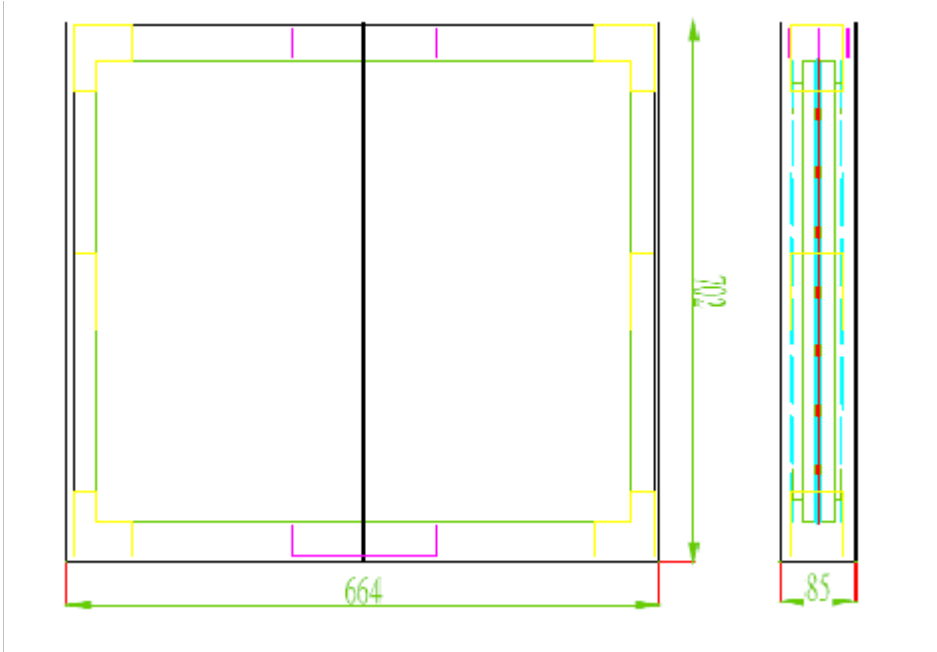

E. PACKAGE

Shenzhen TheLEDLight Co., Ltd
The LED Light (China) Co., Limited

Tel: +86-755-29652010
Fax: +86-755-29652015

<http://www.theledlight.com.cn>
<http://www.ledpanellights.com>

sales@theledlight.com.cn
sales@ledpanellights.com

SHENZHEN. CHINA