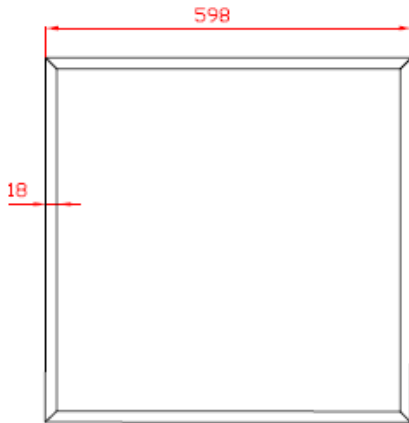

LED LIGHT PANEL (TP-39-W-6060-G)

Product: LED PANEL LIGHT

Input Voltage: AC100V-240V / DC24V

Dimensions: 598mm x 598mm x 14mm

Item No.: TP-39-W-6060-G

Power Consumption: 39Watts

[REMARK: Below dimensions are available:

595mm*595mm (FR), 608mm*608mm (US), 620mm*620mm (DE)]

A. PHOTO AND DIMENSION (MM)

B. INSTALLATION METHODS

Suspended

Mounted

Built-in

C. PARAMETERS

ITEMS	PARAMETERS
Input Voltage	AC100-240V
Power consumption	39W
Luminous Flux	2420Lm (Cold white), 2391Lm (Natural white), 1564Lm (Warm white)
Luminosity (height @ 1 meter)	596Lux (Cold white), 588Lux (Natural white), 405Lux (Warm white)
Color available	Cold white/Warm white/Natural white /Red /Green/Blue/Yellow/Orange/RGB
Life time	>50,000 hous
Operating Temperature	-10 °C to +40°C
Storage Temperature	-20 °C to +60°C
Humidity Operating	10-80%
Humidity Storage	10-80%
Weight	4.7KGS/PCS
Dimensions	598mm*598mm*14mm
IK Code	IK04
IP Code	IP41
Fixing Ways	In-built, Mounting, Suspending
Packing:	Inner Carton : 664*702*85mm (2pcs/ctn) Outer Carton : 740*710*360mm (8pcs/ctn)

D. ILLUMINATION TEST AND LIGHT DISTRIBUTION GRAPH

Item No. TP-39-W-6060-G		
Height (M)	Area Φ (M)	Illumination Intensity (Lux)
0.5	0.57	1884
1.0	1.09	596
1.5	1.73	275
2.0	2.30	156
2.5	2.88	113
3.0	3.46	82
Beam angle: 60 degree		Color: Cold White