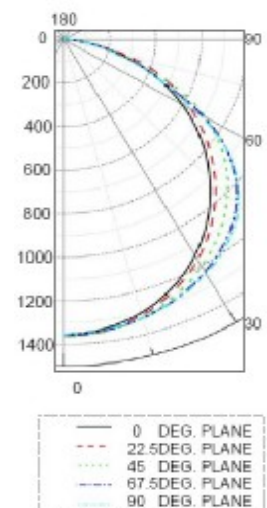

**Product: LED PANEL LIGHT**  
**Input Voltage: AC100V-240V / DC24V**  
**Dimensions: 298mm x 298mm x 14mm**

**Item No.: TP-18-W-3030-G**  
**Power Consumption: 18Watts**

### A. PHOTO AND DIMENSION (MM)

### B. INSTALLATION METHODS

**LED LIGHT PANEL (TP-18-W-3030-G)**
**C. PARAMETERS**

ITEMS	PARAMETERS
Input Voltage	AC100-240V
Power consumption	18W
Luminous Flux	1100 Lm (Cold white), 1085 Lm (Natural white) 720 Lm (Warm white)
Luminosity (height @ 1 meter)	309 Lux (Cold white), 280 Lux (Natural white), 225 Lux (Warm white)
Color available	Cold white/Warm white/Natural white /Red /Green/Blue/Yellow/Orange/RGB
Life time	>50,000 hours
Operating Temperature	-10 °C to +40 °C
Storage Temperature	-20 °C to +60 °C
Humidity Operating	10-80%
Humidity Storage	10-80%
Weight	1.5KGS/PCS
Dimensions	300*300*14mm
IK Code	IK04
IP Code	IP41
Fixing Ways	In-built, Mounting, Suspending
Packing:	Inner Carton : 402*364*85 mm (2pcs/ctn) Outer Carton : 442*360*405 mm (8pcs/ctn)

**D. ILLUMINATION TEST AND LIGHT DISTRIBUTION GRAPH**

Item No. TP-18-W-3030-G		
Height (M)	Area $\Phi$ (M)	Illumination Intensity (Lux)
0.5	0.57	1128
1.0	1.09	309
1.5	1.73	134
2.0	2.30	78
2.5	2.88	54
3.0	3.46	40
Beam angle: 60 degree		Color: Cold White