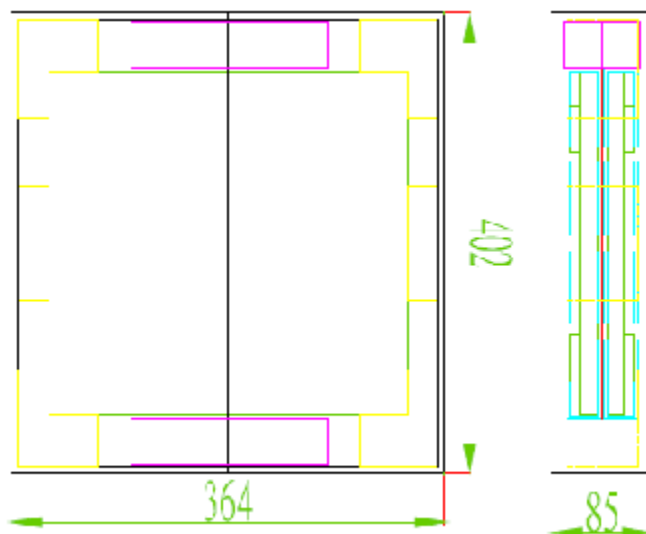

E. PACKAGE

Shenzhen TheLEDLight Co., Ltd
The LED Light (China) Co., Limited

Tel: +86-755-29652010

Fax: +86-755-29652015

<http://www.theledlight.com.cn>

<http://www.ledpanellights.com>

sales@theledlight.com.cn

sales@ledpanellights.com

SHENZHEN, CHINA