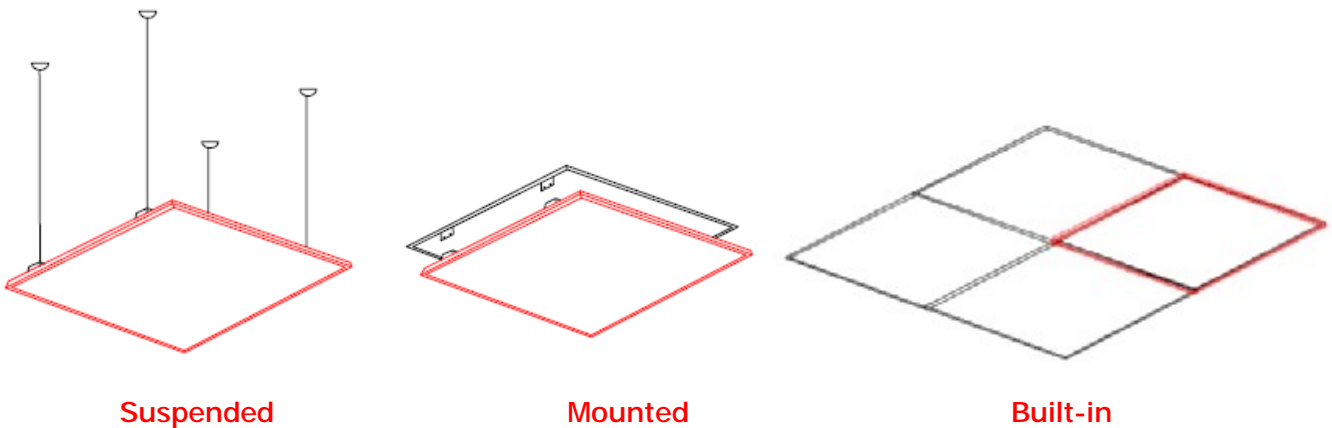

**Product: LED PANEL LIGHT**  
**Input Voltage: AC100V-240V / DC24V**  
**Dimensions: 298mm x 298mm x 14mm**

**Item No.: TP-18-W-3030-G**  
**Power Consumption: 18Watts**

### A. PHOTO AND DIMENSION (MM)

### B. INSTALLATION METHODS

**LED LIGHT PANEL (TP-18-W-3030-G)**
**C. PARAMETERS**

ITEMS	PARAMETERS
Input Voltage	AC100-240V
Power consumption	18W
Luminous Flux	1100 Lm (Cold white), 1085 Lm (Natural white) 720 Lm (Warm white)
Luminosity (height @ 1 meter)	309 Lux (Cold white), 280 Lux (Natural white), 225 Lux (Warm white)
Color available	Cold white/Warm white/Natural white /Red /Green/Blue/Yellow/Orange/RGB
Life time	>50,000 hours
Operating Temperature	-10 °C to +40 °C
Storage Temperature	-20 °C to +60 °C
Humidity Operating	10-80%
Humidity Storage	10-80%
Weight	1.5KGS/PCS
Dimensions	300*300*14mm
IK Code	IK04
IP Code	IP41
Fixing Ways	In-built, Mounting, Suspending
Packing:	Inner Carton : 402*364*85 mm (2pcs/ctn) Outer Carton : 442*360*405 mm (8pcs/ctn)

**D. ILLUMINATION TEST AND LIGHT DISTRIBUTION GRAPH**

Item No. TP-18-W-3030-G		
Height (M)	Area $\Phi$ (M)	Illumination Intensity (Lux)
0.5	0.57	1128
1.0	1.09	309
1.5	1.73	134
2.0	2.30	78
2.5	2.88	54
3.0	3.46	40
Beam angle: 60 degree		Color: Cold White