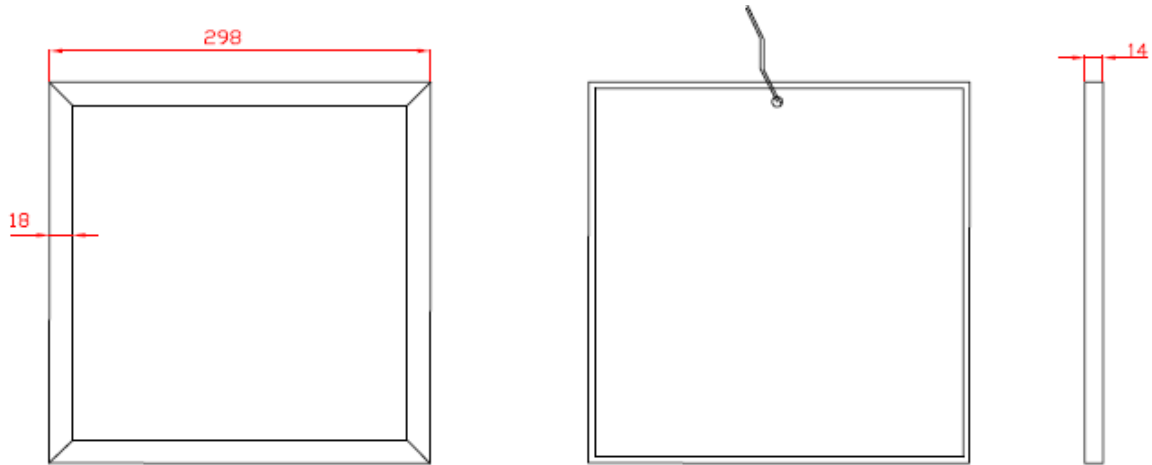

**Product: LED PANEL LIGHT**  
**Input Voltage: AC100V-240V / DC24V**  
**Dimensions: 298mm x 298mm x 14mm**

**Item No.: TP-18-W-3030-G**  
**Power Consumption: 18Watts**

### A. PHOTO AND DIMENSION (MM)

### B. INSTALLATION METHODS

**LED LIGHT PANEL (TP-18-W-3030-G)**
**C. PARAMETERS**

ITEMS	PARAMETERS
Input Voltage	AC100-240V
Power consumption	18W
Luminous Flux	1100 Lm (Cold white), 1085 Lm (Natural white) 720 Lm (Warm white)
Luminosity (height @ 1 meter)	309 Lux (Cold white), 280 Lux (Natural white), 225 Lux (Warm white)
Color available	Cold white/Warm white/Natural white /Red /Green/Blue/Yellow/Orange/RGB
Life time	>50,000 hours
Operating Temperature	-10 °C to +40 °C
Storage Temperature	-20 °C to +60 °C
Humidity Operating	10-80%
Humidity Storage	10-80%
Weight	1.5KGS/PCS
Dimensions	300*300*14mm
IK Code	IK04
IP Code	IP41
Fixing Ways	In-built, Mounting, Suspending
Packing:	Inner Carton : 402*364*85 mm (2pcs/ctn) Outer Carton : 442*360*405 mm (8pcs/ctn)

**D. ILLUMINATION TEST AND LIGHT DISTRIBUTION GRAPH**

Item No. TP-18-W-3030-G		
Height (M)	Area $\Phi$ (M)	Illumination Intensity (Lux)
0.5	0.57	1128
1.0	1.09	309
1.5	1.73	134
2.0	2.30	78
2.5	2.88	54
3.0	3.46	40
Beam angle: 60 degree		Color: Cold White