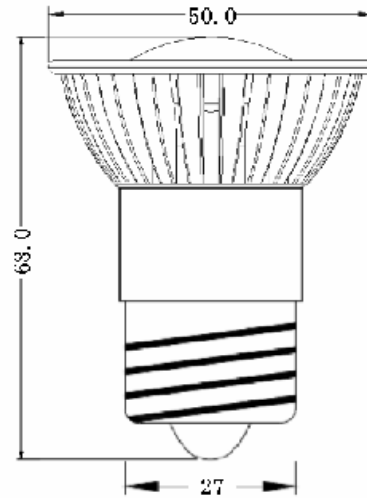

SPECIFICATION

ITEM NO.: TS-3W1-W-E27-S

LED SPOT LIGHT

EDITED BY	REVISED BY	CONFIRMED BY	APPROVED BY

A. PHOTO AND DIMENSION (MM)

B. PARAMETERS

Item No.	TS-3W1-W-E27-S
LED source	CREE XR-E LED 
LED Qty	1 PCS
Color	White / Warm White
Luminous Flux	145 LM (White) / 115LM (Warm White)
Use environment	- 15 to 40°C
Working Temperature	50 to 68°C
Work voltage	AC 90-260 V
Power consumption	3.0 -3.2 W
Beam Angle	50 / 80 / 120 Degree
Life span	50,000 Hours
Package	Net weight 90g/PC, 100 PCS/Carton

- a. White: 5700~6200K Warm White: 2800~3300K
- b.  Cree is a registered trademark of Cree, Inc

C. USE MANUAL

-  Please read this specification first to make sure the condition is suitable for use
-  Please shut off the switch before connect this products with power.
-  Please don't look at the light source directly when it's on
-  Recommend indoor use only