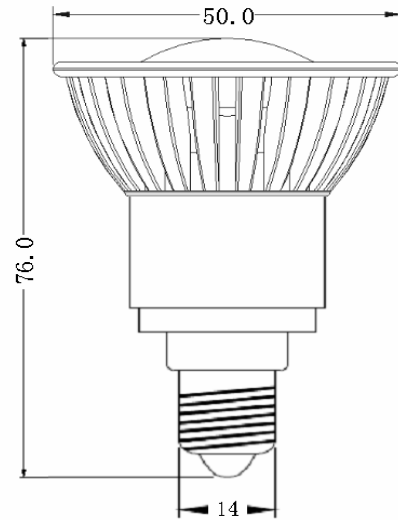

# SPECIFICATION

**ITEM NO.: TS-3W1-W-E14-S**

## A. PHOTO AND DIMENSION (MM)

## B. PARAMETERS

Item No.	TS-3W1-W-E14-S
LED source	CREE XR-E LED 
LED Qty	1 PCS
Color	White / Warm White
Luminous Flux	145 LM (White) / 115LM (Warm White)
Use environment	- 15 to 40°C
Working Temperature	50 to 68°C
Work voltage	AC 90-260 V
Power consumption	3.0 -3.2 W
Beam Angle	50 / 80 / 120 Degree
Life span	50,000 Hours
Package	Net weight 90g/PC, 100 PCS/Carton