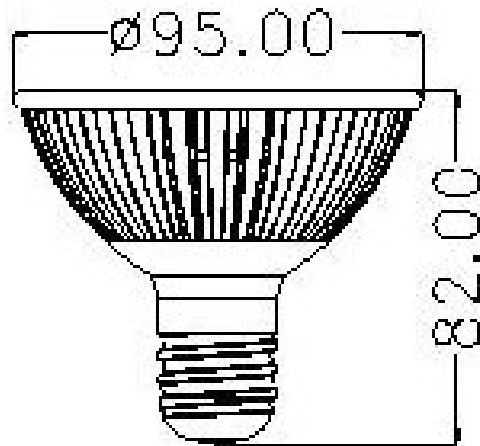

SPECIFICATION

ITEM NO.: TS-1W7-W-E27-T

LED SPOT LIGHT

| EDITED BY | REVISED BY | CONFIRMED BY | APPROVED BY |
|--------------|---------------|-----------------|----------------|
| | | | |

LED Spotlight

A. PHOTO AND DIMENSION (MM)

B. PARAMETERS

| | |
|---------------------|---|
| Item No. | TS-1W7-W-E27-T |
| LED source | CREE XR-E LED  |
| LED Qty | 7 PCS |
| Color | White / Warm White |
| Luminous Flux | 560 LM (White) / 440LM (Warm White) |
| Use environment | - 15 to 40℃ |
| Working Temperature | 55 to 65℃ |
| Work voltage | AC 90-260V |
| Power consumption | 7.0 -7.8 W |
| Beam Angle | 30 / 45 / 60 Degree |
| Life span | 50,000 Hours |
| Package | Net weight 260g/PC, 30 PCS/Carton |

- White: 5700~6200K Warm White: 2800~3300K
-  Cree is a registered trademark of Cree, Inc

C. USE MANUAL

-  Please read this specification first to make sure the condition is suitable for use
-  Please shut off the switch before connect this products with power.
-  Please don't look at the light source directly when it's on
-  Recommend indoor use only