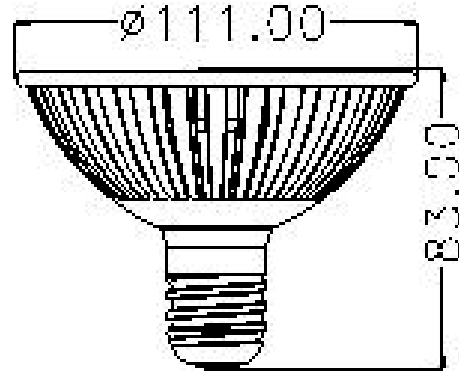

SPECIFICATION

ITEM NO.: TS-1W7-W-E27-H

LED SPOT LIGHT

EDITED BY	REVISED BY	CONFIRMED BY	APPROVED BY

LED Spotlight

A. PHOTO AND DIMENSION (MM)

B. PARAMETERS

Item No.	TS-1W7-W-E27-H
LED source	CREE XR-E LED 
LED Qty	7 PCS
Color	White / Warm White
Luminous Flux	560 LM (White) / 440 LM (Warm White)
Use environment	- 15 to 40°C
Working Temperature	55 to 65°C
Work voltage	AC 90-260V
Power consumption	7.0 -7.8 W
Beam Angle	30 / 45 / 60 Degree
Life span	50,000 Hours
Package	Net weight 360g/PC, 30 PCS/Carton

- White: 5700~6200K Warm White: 2800~3300K
-  Cree is a registered trademark of Cree, Inc

C. USE MANUAL

-  Please read this specification first to make sure the condition is suitable for use
-  Please shut off the switch before connect this products with power.
-  Please don't look at the light source directly when it's on
-  Recommend indoor use only