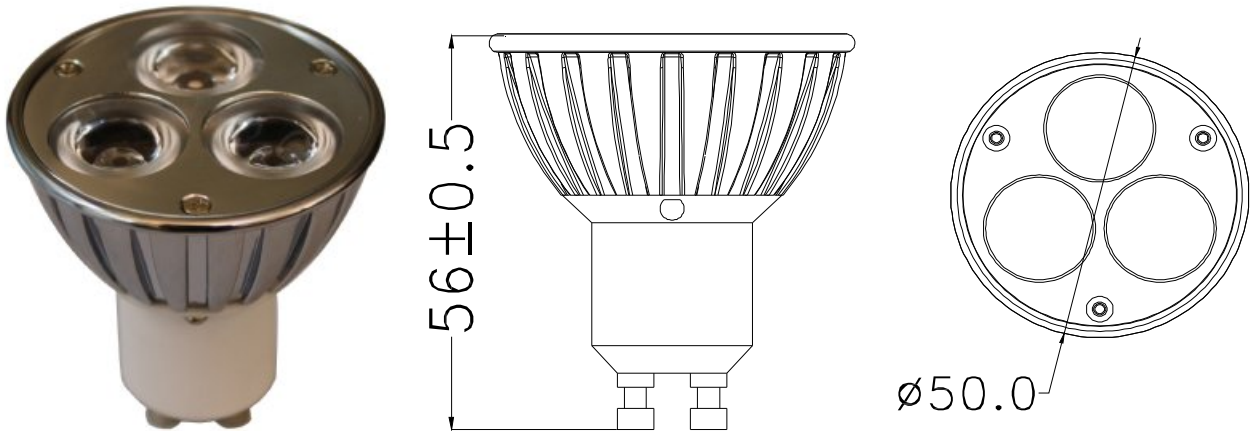

SPECIFICATION

ITEM NO.: TS-1W3-W-GU10-S

LED SPOT LIGHT

EDITED BY	REVISED BY	CONFIRMED BY	APPROVED BY

LED Spotlight

A. PHOTO AND DIMENSION (MM)

B. PARAMETERS

Item No.	TS-1W3-W-GU10-S
LED source	CREE XR-E LED 
LED Qty	3 PCS
Color	White / Warm White
Luminous Flux	230 LM (White) / 180LM (Warm White)
Use environment	- 15 to 40℃
Working Temperature	50 to 68℃
Work voltage	AC 90-260V
Power consumption	3.0 -3.2 W
Beam Angle	30 / 45 / 60 Degree
Life span	50,000 Hours
Package	Net weight 85g/PC, 100 PCS/Carton

- a. White: 5700~6200K Warm White: 2800~3300K
- b.  Cree is a registered trademark of Cree, Inc

C. USE MANUAL

-  Please read this specification first to make sure the condition is suitable for use
-  Please shut off the switch before connect this products with power.
-  Please don't look at the light source directly when it's on
-  Recommend indoor use only