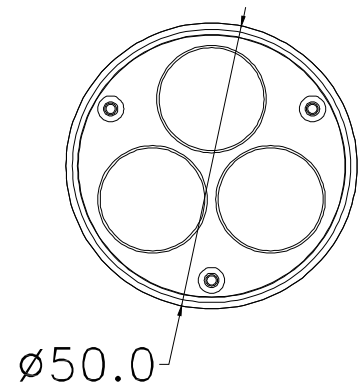

# SPECIFICATION

**ITEM NO.: TS-1W3-W-E27-S**

### A. PHOTO AND DIMENSION (MM)

### B. PARAMETERS

Item No.	TS-1W3-W-E27-S
LED source	CREE XR-E LED 
LED Qty	3 PCS
Color	White / Warm White
Luminous Flux	230 LM (White) / 180LM (Warm White)
Use environment	- 15 to 40℃
Working Temperature	50 to 68℃
Work voltage	AC 90-260V
Power consumption	3.0 -3.2 W
Beam Angle	30 / 45 / 60 Degree
Life span	50,000 Hours
Package	Net weight 90g/PC, 100 PCS/Carton