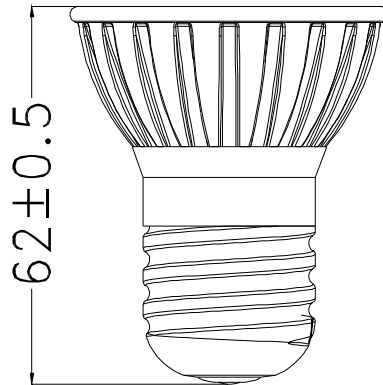

# SPECIFICATION

**ITEM NO.: TS-1W3-W-E27-S**

### A. PHOTO AND DIMENSION (MM)

### B. PARAMETERS

Item No.	TS-1W3-W-E27-S
LED source	CREE XR-E LED 
LED Qty	3 PCS
Color	White / Warm White
Luminous Flux	230 LM (White) / 180LM (Warm White)
Use environment	- 15 to 40℃
Working Temperature	50 to 68℃
Work voltage	AC 90-260V
Power consumption	3.0 -3.2 W
Beam Angle	30 / 45 / 60 Degree
Life span	50,000 Hours
Package	Net weight 90g/PC, 100 PCS/Carton