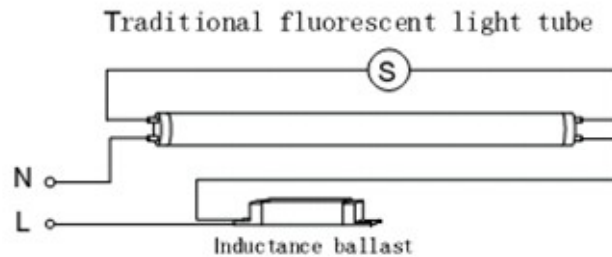

D. INSTALLATION

Type A: With Inductive Ballast

- ※ a) need to remove the starter and remove the inductive ballast.
- ※ b) Or only remove the starter and keep the inductive ballast.
- ※ Option a is better than option b. ※ Option a is recommended.