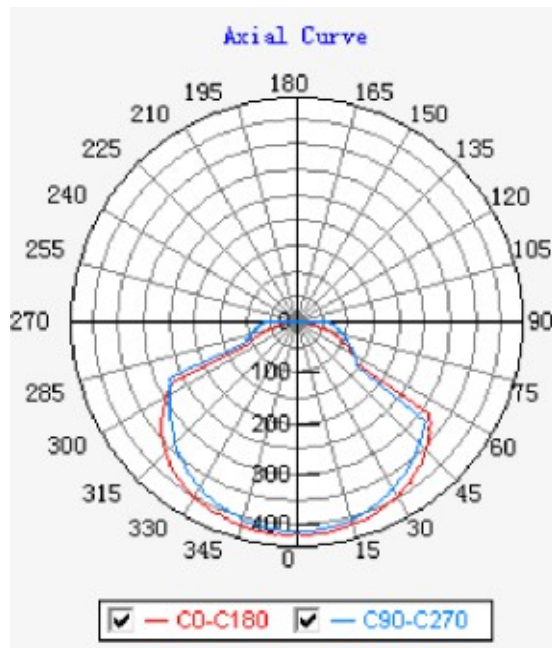

T8 LED TUBE (TT-240-16W-T8-F)

Product: T8 LED TUBE LIGHT
Input Voltage: AC100-240V 50/60HZ
Length: 1200mm (4ft)

Item No.: TT-240-16W-T8-F / TT-240-16W-T8-T
Power Consumption: 16 Watts
Material: PC (cover) + AL (backing)

A. PHOTO AND DIMENSION

Range of tolerance: ± 1 mm

Notice: **Frosted** and **Transparent** PC cover available.

B. PARAMETERS

Item No.	TT-240-16W-T8-F (frosted) / TT-240-16W-T8-T (transparent)
Power Consumption	16W
LED Qty	240 pcs of SMD 3528 LEDs
Input Voltage	AC100V-240V 50/60HZ
Luminous Flux	Cold white/Natural white 1360-1440LM, Warm white 1120- 1200LM (transparent) Cold white/Natural white 1225-1300LM, Warm white 1050-1100LM (frosted)
Illuminance Intensity	450 Lux @1M, 165Lux @2M, 84Lux@3M (transparent) 310 Lux @1M, 115Lux @2M, 55Lux@3M (frosted)
Color Available	3000K to 4000K(Warm White), 4000K to 5000K (Natural white), 6000K to 7000K (Cold white)
Power Factor	≥0.90
Work Humidity	< 95%
Color rendering index	75 Ra
Environment Temperature	-10 to +40℃
Storage Temperature	-20 to +60℃
Life Time	≥ 50,000 Hours
Length	1200mm(pins exclusive), 1214mm (pins included)
Net weight	0.38kgs/pcs
Packaging	24pcs/carton, carton size 1268mm*190mm*276mm

C. LUMINOUS INTENSITY DISTRIBUTION CURVE (COLOR: NATURAL WHITE)

Vertical beam angle(50%): 120.0	C-plane : 180.0
Horizontal beam angle(50%): 119.1	γAngle: 2.0

Fixed Height(m): 5	Fixed Angle(°): 0
--------------------	-------------------