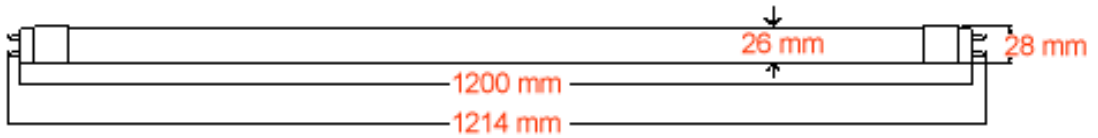

T8 LED TUBE (TT-240-16W-T8-F)

Product: T8 LED TUBE LIGHT
Input Voltage: AC100-240V 50/60HZ
Length: 1200mm (4ft)

Item No.: TT-240-16W-T8-F / TT-240-16W-T8-T
Power Consumption: 16 Watts
Material: PC (cover) + AL (backing)

A. PHOTO AND DIMENSION

Range of tolerance: ± 1 mm

Notice: **Frosted** and **Transparent** PC cover available.

B. PARAMETERS

Item No.	TT-240-16W-T8-F (frosted) / TT-240-16W-T8-T (transparent)
Power Consumption	16W
LED Qty	240 pcs of SMD 3528 LEDs
Input Voltage	AC100V-240V 50/60HZ
Luminous Flux	Cold white/Natural white 1360-1440LM, Warm white 1120- 1200LM (transparent) Cold white/Natural white 1225-1300LM, Warm white 1050-1100LM (frosted)
Illuminance Intensity	450 Lux @1M, 165Lux @2M, 84Lux@3M (transparent) 310 Lux @1M, 115Lux @2M, 55Lux@3M (frosted)
Color Available	3000K to 4000K(Warm White), 4000K to 5000K (Natural white), 6000K to 7000K (Cold white)
Power Factor	≥0.90
Work Humidity	< 95%
Color rendering index	75 Ra
Environment Temperature	-10 to +40℃
Storage Temperature	-20 to +60℃
Life Time	≥ 50,000 Hours
Length	1200mm(pins exclusive), 1214mm (pins included)
Net weight	0.38kgs/pcs
Packaging	24pcs/carton, carton size 1268mm*190mm*276mm