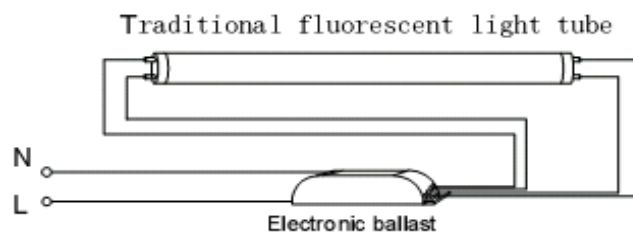

Type B: With electric ballast

- ※ Need to remove the electric ballast.