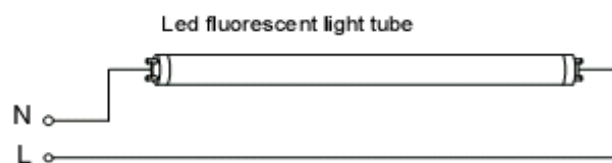

Type B: With electric ballast

- ※ Need to remove the electric ballast.