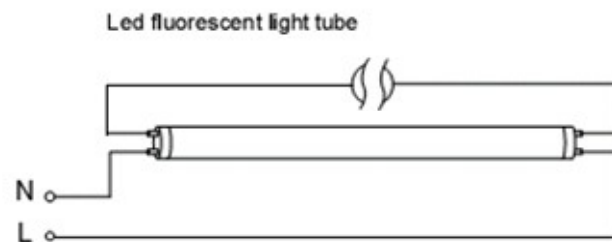

D. INSTALLATION

Type A: With Inductive Ballast

- ※ a) need to remove the starter and remove the inductive ballast.
- ※ b) Or only remove the starter and keep the inductive ballast.
- ※ Option a is better than option b. ※ Option a is recommended.