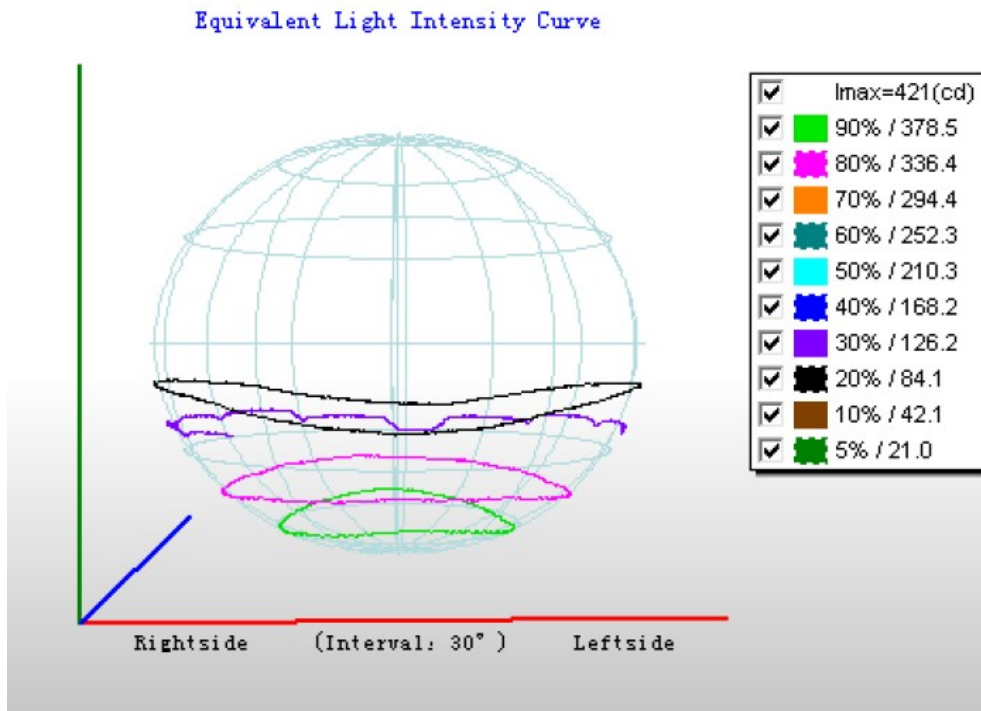

A. PHOTO AND DIMENSION

Range of tolerance: ± 1 mm

Notice: **Frosted** and **Transparent** PC cover available.

B. PARAMETERS

Item No.	TT-240-16W-T8-F (frosted) / TT-240-16W-T8-T (transparent)
Power Consumption	16W
LED Qty	240 pcs of SMD 3528 LEDs
Input Voltage	AC100V-240V 50/60HZ
Luminous Flux	Cold white/Natural white 1360-1440LM, Warm white 1120- 1200LM (transparent) Cold white/Natural white 1225-1300LM, Warm white 1050-1100LM (frosted)
Illuminance Intensity	450 Lux @1M, 165Lux @2M, 84Lux@3M (transparent) 310 Lux @1M, 115Lux @2M, 55Lux@3M (frosted)
Color Available	3000K to 4000K(Warm White), 4000K to 5000K (Natural white), 6000K to 7000K (Cold white)
Power Factor	≥0.90
Work Humidity	< 95%
Color rendering index	75 Ra
Environment Temperature	-10 to +40℃
Storage Temperature	-20 to +60℃
Life Time	≥ 50,000 Hours
Length	1200mm(pins exclusive), 1214mm (pins included)
Net weight	0.38kgs/pcs
Packaging	24pcs/carton, carton size 1268mm*190mm*276mm

C. LUMINOUS INTENSITY DISTRIBUTION CURVE (COLOR: NATURAL WHITE)

Vertical beam angle(50%): 120.0	C-plane : 180.0
Horizontal beam angle(50%): 119.1	γAngle: 2.0

Fixed Height(m): 5	Fixed Angle(°): 0
--------------------	-------------------