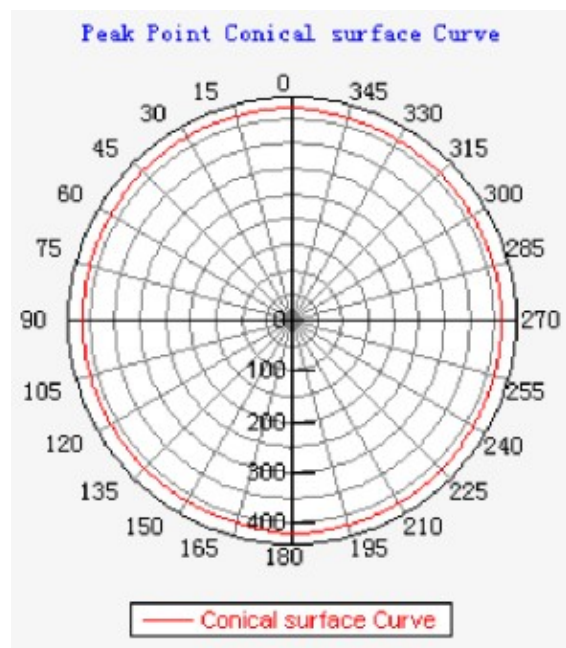

T8 LED TUBE (TT-240-16W-T8-F)

Product: T8 LED TUBE LIGHT
Input Voltage: AC100-240V 50/60HZ
Length: 1200mm (4ft)

Item No.: TT-240-16W-T8-F / TT-240-16W-T8-T
Power Consumption: 16 Watts
Material: PC (cover) + AL (backing)

A. PHOTO AND DIMENSION

Range of tolerance: ± 1 mm

Notice: **Frosted** and **Transparent** PC cover available.

B. PARAMETERS

Item No.	TT-240-16W-T8-F (frosted) / TT-240-16W-T8-T (transparent)
Power Consumption	16W
LED Qty	240 pcs of SMD 3528 LEDs
Input Voltage	AC100V-240V 50/60HZ
Luminous Flux	Cold white/Natural white 1360-1440LM, Warm white 1120- 1200LM (transparent) Cold white/Natural white 1225-1300LM, Warm white 1050-1100LM (frosted)
Illuminance Intensity	450 Lux @1M, 165Lux @2M, 84Lux@3M (transparent) 310 Lux @1M, 115Lux @2M, 55Lux@3M (frosted)
Color Available	3000K to 4000K(Warm White), 4000K to 5000K (Natural white), 6000K to 7000K (Cold white)
Power Factor	≥0.90
Work Humidity	< 95%
Color rendering index	75 Ra
Environment Temperature	-10 to +40℃
Storage Temperature	-20 to +60℃
Life Time	≥ 50,000 Hours
Length	1200mm(pins exclusive), 1214mm (pins included)
Net weight	0.38kgs/pcs
Packaging	24pcs/carton, carton size 1268mm*190mm*276mm

C. LUMINOUS INTENSITY DISTRIBUTION CURVE (COLOR: NATURAL WHITE)

Vertical beam angle(50%): 120.0	C-plane : 180.0
Horizontal beam angle(50%): 119.1	γAngle: 2.0

Fixed Height(m): 5	Fixed Angle(°): 0
--------------------	-------------------