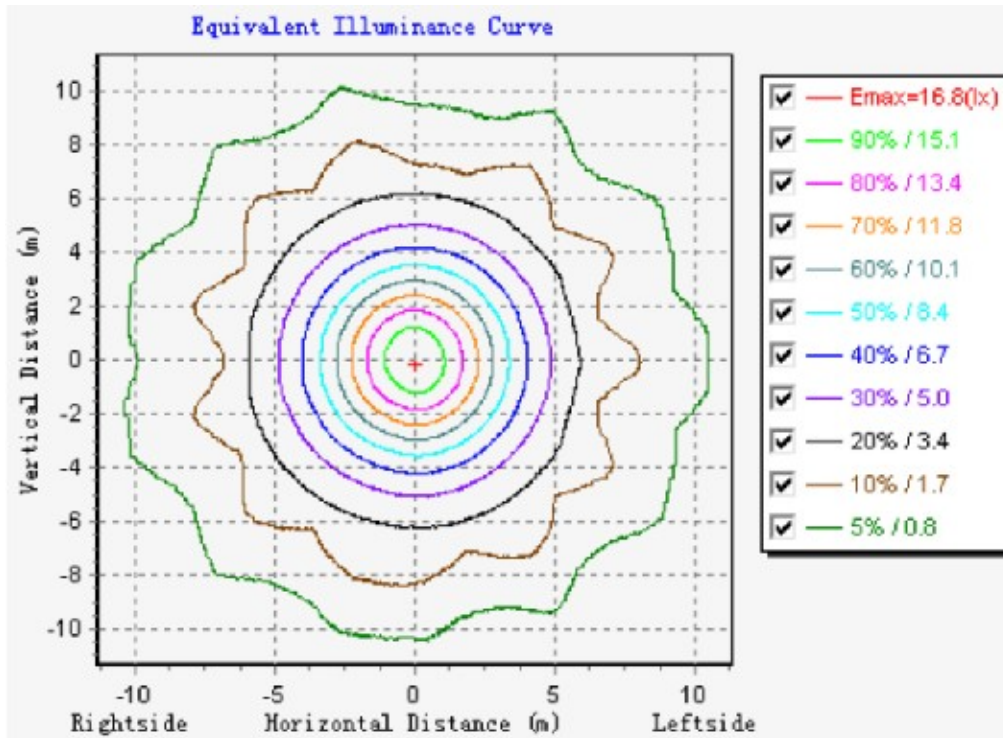

A. PHOTO AND DIMENSION

Range of tolerance: ± 1 mm

Notice: **Frosted** and **Transparent** PC cover available.

B. PARAMETERS

Item No.	TT-240-16W-T8-F (frosted) / TT-240-16W-T8-T (transparent)
Power Consumption	16W
LED Qty	240 pcs of SMD 3528 LEDs
Input Voltage	AC100V-240V 50/60HZ
Luminous Flux	Cold white/Natural white 1360-1440LM, Warm white 1120- 1200LM (transparent) Cold white/Natural white 1225-1300LM, Warm white 1050-1100LM (frosted)
Illuminance Intensity	450 Lux @1M, 165Lux @2M, 84Lux@3M (transparent) 310 Lux @1M, 115Lux @2M, 55Lux@3M (frosted)
Color Available	3000K to 4000K(Warm White), 4000K to 5000K (Natural white), 6000K to 7000K (Cold white)
Power Factor	≥0.90
Work Humidity	< 95%
Color rendering index	75 Ra
Environment Temperature	-10 to +40℃
Storage Temperature	-20 to +60℃
Life Time	≥ 50,000 Hours
Length	1200mm(pins exclusive), 1214mm (pins included)
Net weight	0.38kgs/pcs
Packaging	24pcs/carton, carton size 1268mm*190mm*276mm

C. LUMINOUS INTENSITY DISTRIBUTION CURVE (COLOR: NATURAL WHITE)

Vertical beam angle(50%): 120.0	C-plane : 180.0
Horizontal beam angle(50%): 119.1	γAngle: 2.0

Fixed Height(m): 5	Fixed Angle(°): 0
--------------------	-------------------